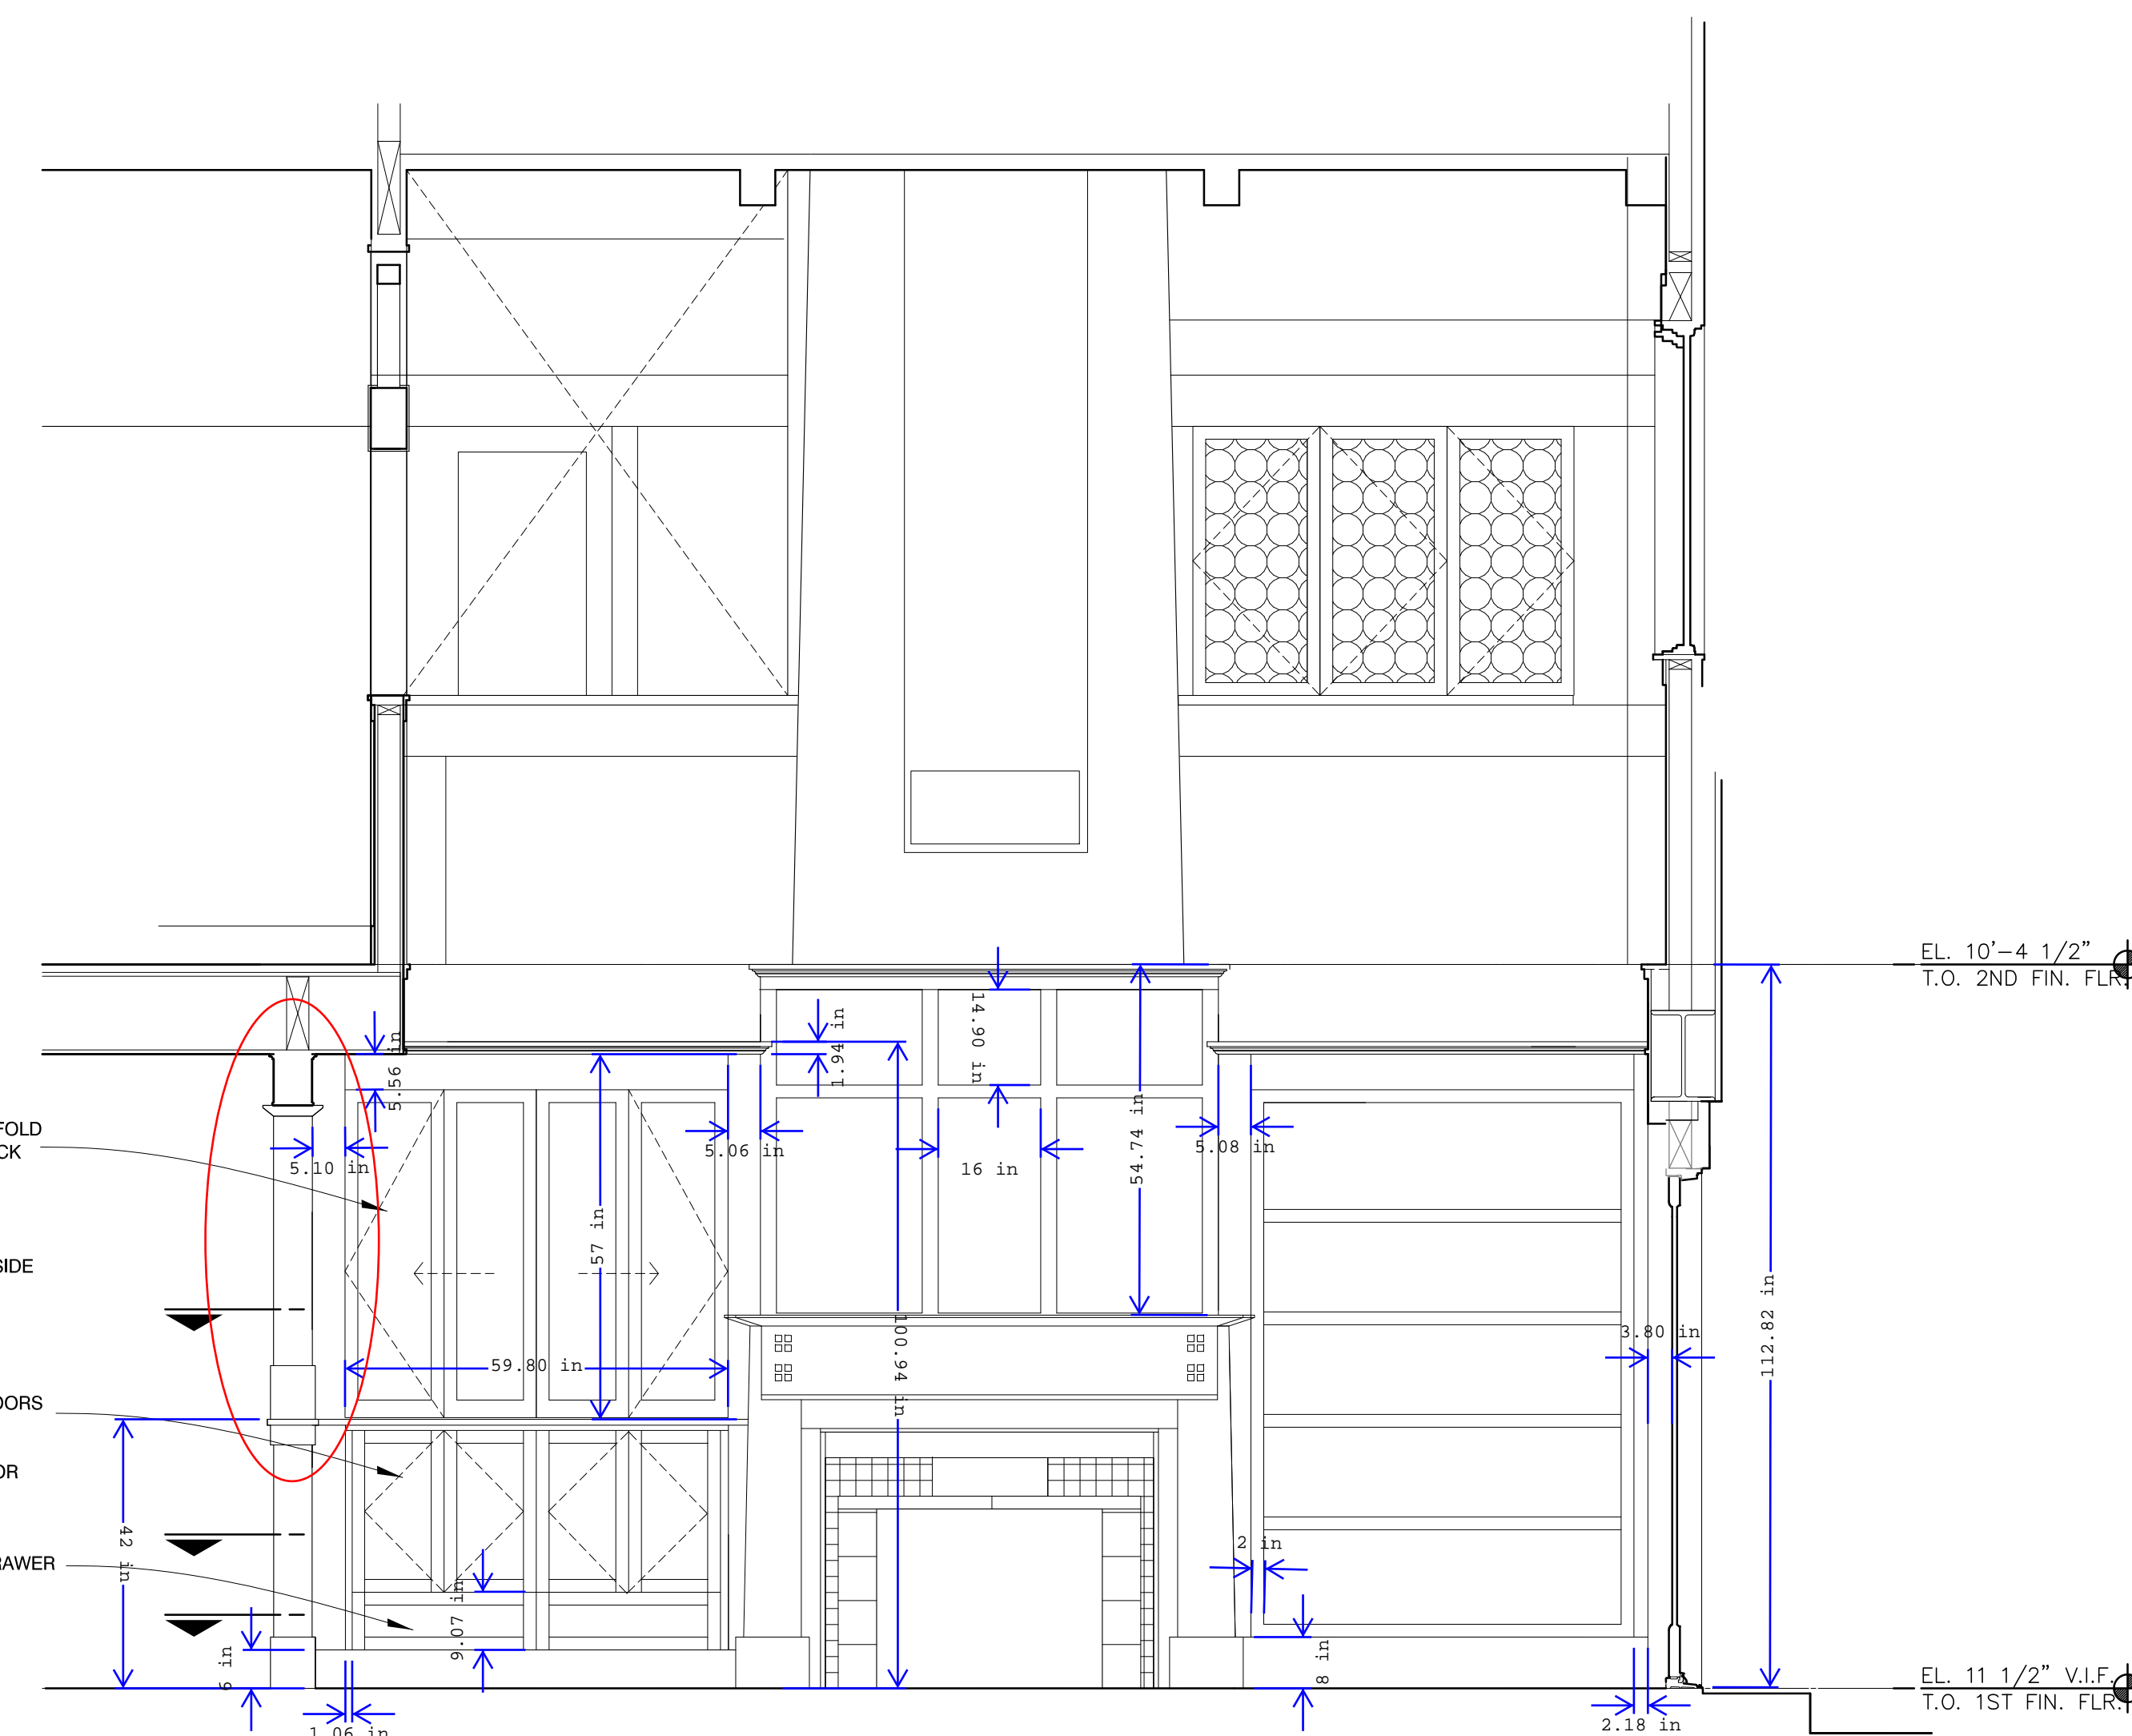

PTD. SHAKER STYLE BIFOLD DOORS THAT SLIDE BACK INTO CABINET

POSSIBLE SHELVES INSIDE TV CABINET AREA

PTD. SHAKER STYLE DOORS AT EQUIP. CABINETS

PULL-OUT DRAWERS FOR EQUIP.

PTD. SHAKER STYLE DRAWER FRONTS

THE OWNER IS REQUESTING 22" DEEP CLEAR ON THE INSIDE OF THE NEW CABINET

THIS WAS PREVIOUSLY ACCOMMODATED BY THE OLD CABINET WORK IN THE HALLWAY